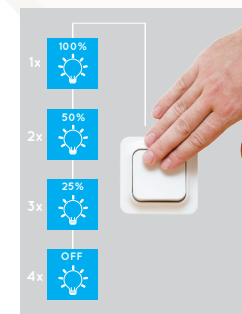

MALIN

- 1x 24W/INTGRATED LED/2700K/1920lm/incl.
- Ø 39/H 6,5 cm
- color black/gold
- acrylic & metal

79184/24/30

79184/24/02

3 STEPS-DIMMING
ADJUST THE LUMINANCE
100% 50% 25%