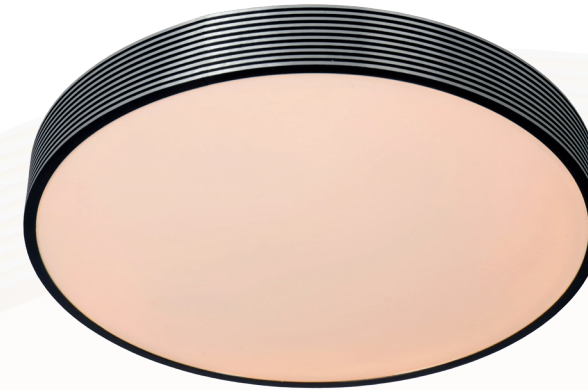

MALIN

- 1x 24W/INTGRATED LED/2700K/1920lm/incl.
- Ø 39/H 6,5 cm
- color black/gold
- acrylic & metal

79184/24/30

79184/24/02

3 STEPS-DIMMING
ADJUST THE LUMINANCE
100% 50% 25%