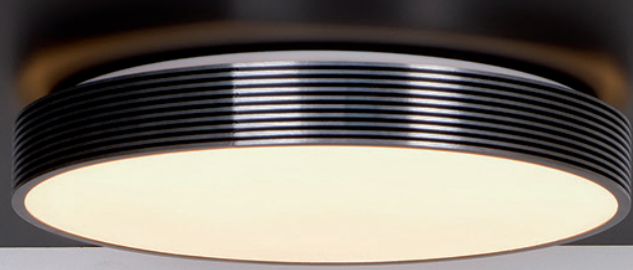

MALIN

- 1x 24W/INTGRATED LED/2700K/1920lm/incl.
- Ø 39/H 6,5 cm
- color black/gold
- acrylic & metal

79184/24/30

79184/24/02

3 STEPS-DIMMING
ADJUST THE LUMINANCE
100% 50% 25%