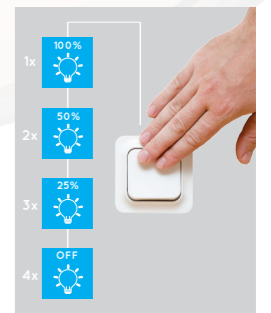

# SILAS

- 1 x 36W/INTGRATED LED/2700K/2880lm/incl.
- Ø 48,5/H 6,2 cm
- color smoke, black & opal
- acrylic

79183/36/65

**3 STEPS-DIMMING**  
ADJUST THE LUMINANCE  
100% 50% 25%