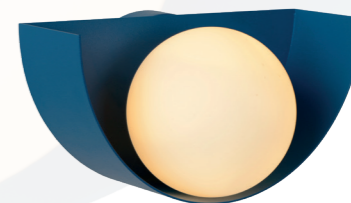

BENNI

- 1x G9/28W/excl.
- H 10,5/W 12/L 21 cm
- colors matt black/green/petrol blue
- steel

45201/01/30

45201/01/33

45201/01/35

bulb suggestion
49026/03/31