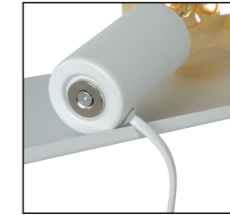

SEBO

- 1x E27 /40W max./excl.
- H 12/W 35/D 12 cm
- colors black/white
- metal

06218/01/31

06218/01/30

bulb suggestion
490 32/05/62