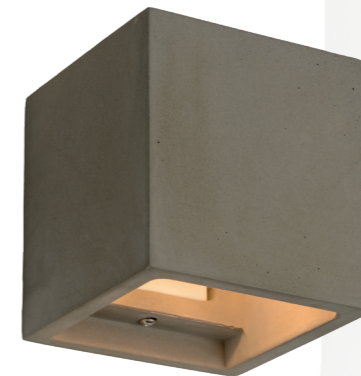

# GIPSY

- 1x G9/40W max./excl.
- H 18/W 7/L 11 cm
- color white
- gypsum
- H 11,5/W 11,5/L 11,5 cm
- color gypsum/cement
- gypsum & cement

35201, 0/18/31

35208/01/41, 31

35201/18/31

35200/18/31

35208/01/41

35208/01/31

bulb suggestion  
49026/03/31