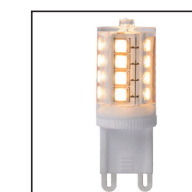

XERA

- 1x G9/42W max. /excl.
- H 10/W 10/L 8,2 cm 23253/01/30, 31
- H 8/W 8/L 16 cm 23254/01/30, 31
- Ø 8/H 10/W 10 cm 23252/01/30, 31
- colors black & gold inside/white aluminium

23253/01/30

23253/01/31

23252/01/30

23252/01/31

23254/01/30

23254/01/31

bulb suggestion
49026/03/31