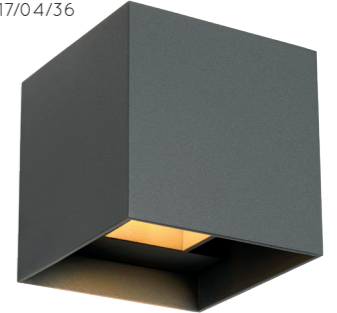

XIO

- G9/1x3,5W/LED/2700K/350lm/incl.
- H 9,7/W 9,7/L 9,7 cm
- colors black & gold/white/grey/satin brass/coffee
- aluminium

ADJUSTABLE BEAM ANGLE
UP DOWN

09217/04/30

09217/04/31

09217/04/36

09217/04/02

09217/04/97

bulb suggestion
49026/03/31