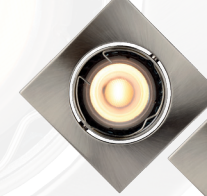

FOCUS

- set of 3x 5W/GU10/SMD LED/3000K/320lm/incl.
- W 8/L 8 cm
- colors satin chrome/grey/white

ALL DOWNLIGHTS ARE ADJUSTABLE/DIRECTIONAL

11002/15/12

11002/15/31

11002/15/30

spare bulb
49006/05/31

spare bulb
49006/05/36