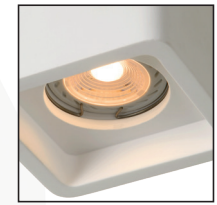

GIPSY

- 1x GU10/35W max./excl.
- Ø 7/H (11,2 cm) (14 cm) (17 cm)
- H 13,5/W 9/L 9 cm
- color white
- gypsum

35101/14/31

35100/11/31

35100/14/31

35100/17/31

35101/14/31

spare bulb
49009/05/31