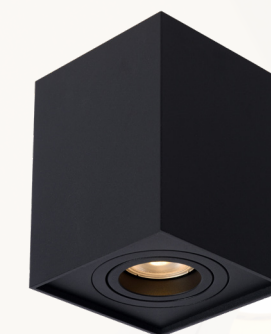

TUBE

- 1x GU10/ max. 50W/ excl.
- Ø 9,6/H 12,5cm
- H 12,5/W 9,6/L 9,6 cm
- colors satin chrome/ white/ black/ sandy gold
- die cast aluminium

22952/01,11/12,31,30,02
22953/01/31,30,02

22952/01/02

22952/01/12

22952/11/30

22952/01/31

22953/01/02

22953/01/30

22953/01/31

bulb suggestion
49009/05/36

bulb suggestion
49009/05/31

bulb suggestion
49009/05/30