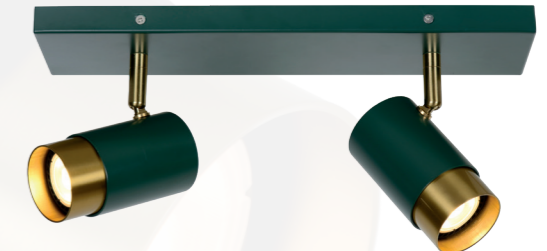

# FLORIS

- (1x)(2x) 5W/GU10/LED/3000K/320lm
- H 14/W 5,45/L 10 cm 35913/01/30,33
- H 12,5/W 10,85/L 35 cm 35913/02/30,33
- colors black & messing/green & messing
- aluminum

35913/01/30

35913/01/33

35913/02/30

35913/02/33

spare bulb  
49006/05/30