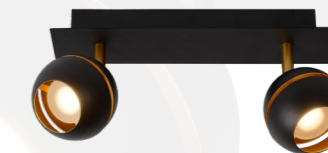

77975/10/30