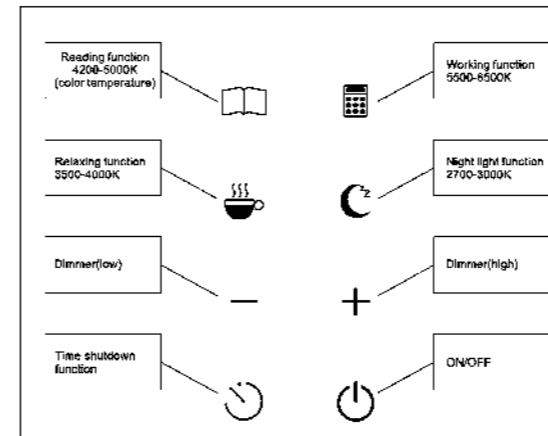

PRACTICO

- 1x 10W/INTEGRATED LED/2700-6500K/430lm/incl.
- H 47,5/W 20/L 53,5 cm
- color black
- ABS

24657/10/30

USB CONNECTION
ON BACKSIDE