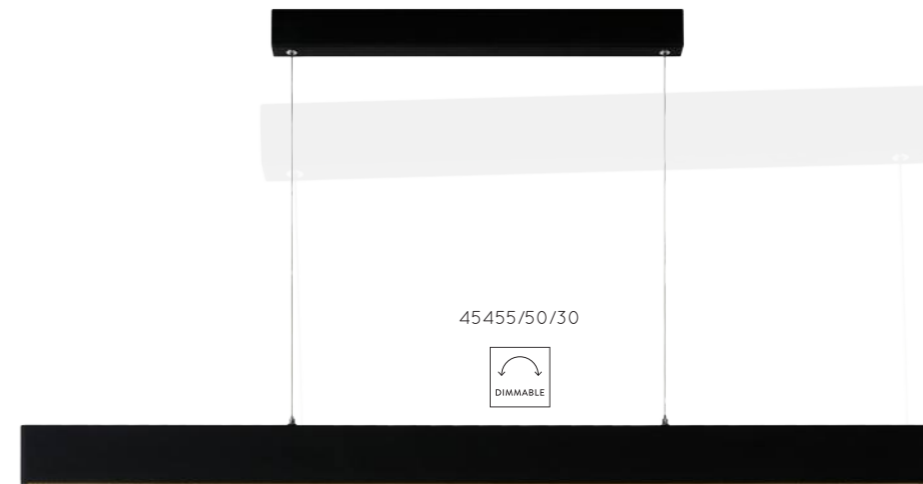

RAYA LED

- 1x 36W/INTEGRATED LED SMD/2700K/2550-3400lm
- shade H 8/W 119/D 1,5 cm
- total H 138 cm max.
- colors black/white
- metal & acrylic