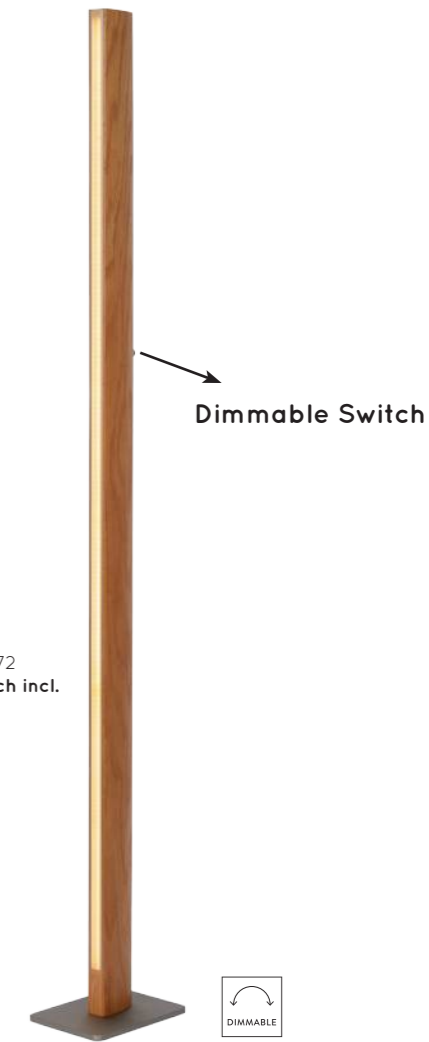

SYTZE LED

48450/32/72
ON/OFF & Touch Dimmer - On The Product

- 4x 8W/INTEGRATED LED/3000K/2560lm/incl.
- total H 150 max./W 3,8/L 125 cm
- 6x 5W/INTEGRATED LED/3000K/2300lm/incl.
- H 151/W 15/D 20 cm
- color natural wood
- metal & wood

48450/32/72

48750/30/72

48750/30/72
Dimmable Switch incl.