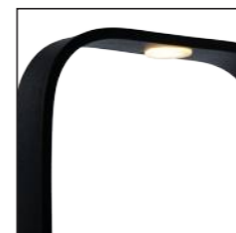

MIKA

- 1x 5W/COB/3000K/375lm/incl. 79501/05/30
- H 26/W 7/L 16 cm
- 2x 8W/COB/3000K/1200lm/incl. 79701/16/30
- H 114/W 14/L 22 cm
- color black
- steel

Dimmer - in the Cord