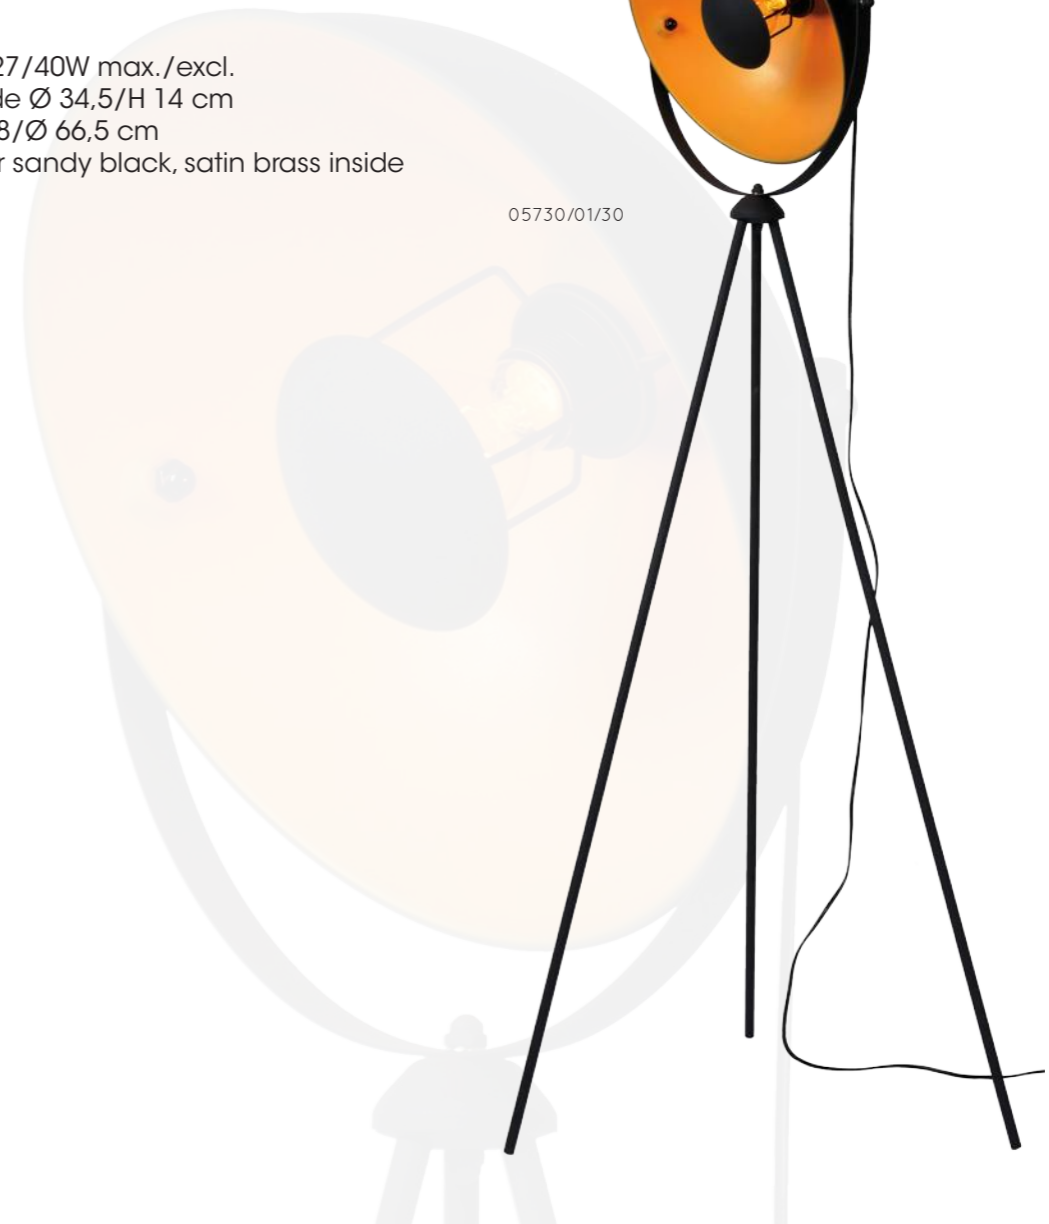

ALVARO

- 1x E27/40W max./excl.
- shade Ø 34,5/H 14 cm
- H 148/Ø 66,5 cm
- color sandy black, satin brass inside
- steel

05730/01/30

bulb suggestion
490 42/05/62