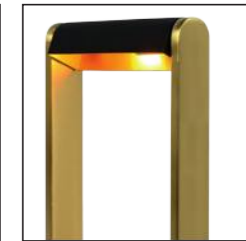

LORAS

- 1x G9/33W max./excl.
- H 32,5/W 9/L 18 cm
- colors satin brass & black/coffee & black
- steel

Dimmer - On The Product
Touch Dimmer line switch

30500/01/02

30500/01/96

bulb suggestion
49026/03/31