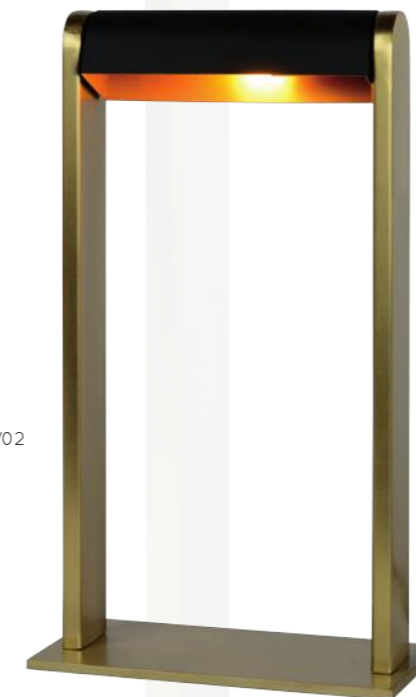

LORAS

- 1x G9/33W max./excl.
- H 32,5/W 9/L 18 cm
- colors satin brass & black/coffee & black
- steel

Dimmer - On The Product
Touch Dimmer line switch

30500/01/02

30500/01/96

bulb suggestion
49026/03/31