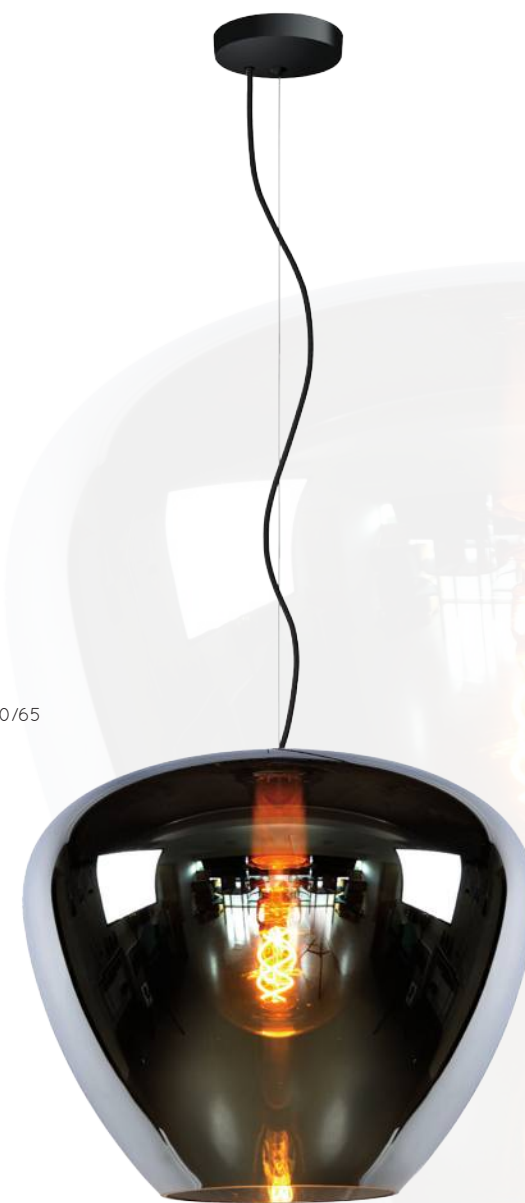

# SOUFIAN

70478/40/65

- 1x E27/60W max./excl.
- shade Ø 40/H 34 cm
- total H 159 cm max.
- color smoke
- metal & glass

bulb suggestion  
49033/05/62