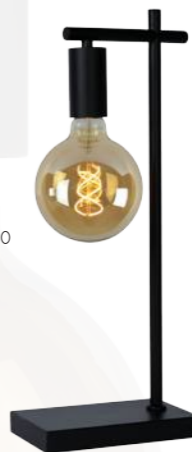

LEANNE

- 1x E27/40W max./excl.
- H 11,5/Ø 10/L 14,3 cm
- H 52/W 12/L 21 cm
- H 152/W 15/L 26 cm
- color matt black
- metal

bulb suggestion
49032/05/62

21221/01/30
21521/01/30
21721/01/30

21521/01/30

21721/01/30

bulb suggestion
49033/05/62