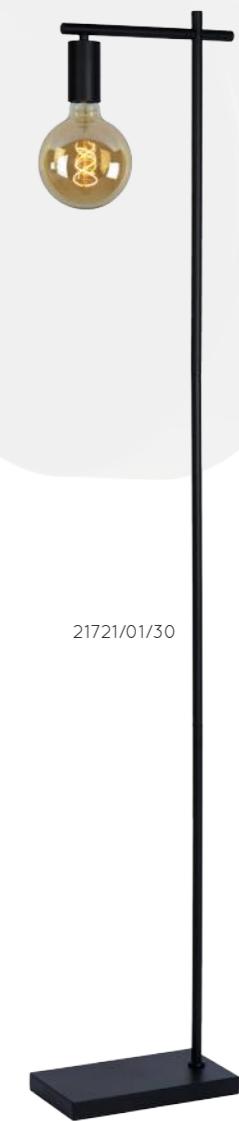

LEANNE

- 1x E27/40W max./excl.
- H 11,5/Ø 10/L 14,3 cm
- H 52/W 12/L 21 cm
- H 152/W 15/L 26 cm
- color matt black
- metal

bulb suggestion
49032/05/62

21221/01/30
21521/01/30
21721/01/30

21521/01/30

21721/01/30

bulb suggestion
49033/05/62