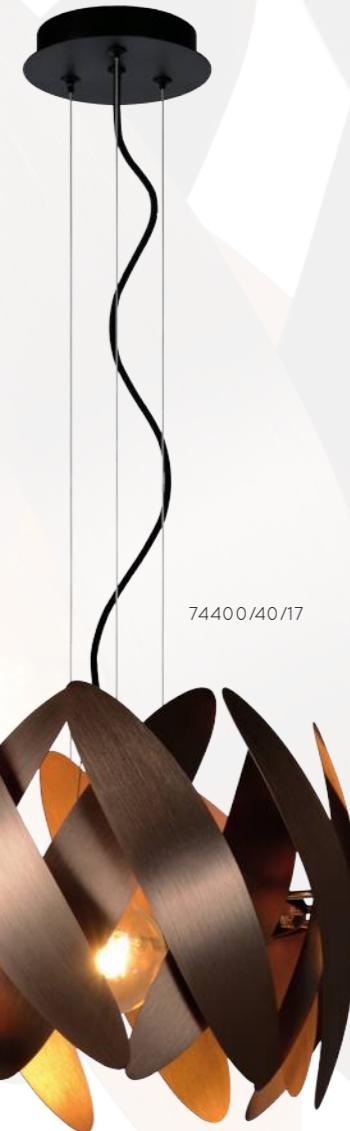

VIVANA

WALL LIGHT

74200/02/17

- 2x G9/33W/excl.
- H 36/W 10,5/L 32 cm
- 1x E27/60W max./excl.
- shade Ø 39/H 35 cm
- total H 165 cm max.
- color satin copper
- iron & aluminium

74200/02/17

74400/40/17

74400/40/17

bulb suggestion
49026/03/31

bulb suggestion
49020/05/60