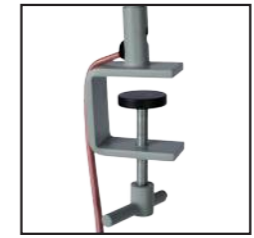

DRISS

- 1x GU10/25W max./excl.
- H 47/W 25 cm
- colors blue/pink
- steel

05536/01/35
On/Off Switch - In The Cord

05536/01/66

bulb suggestion
49009/05/30