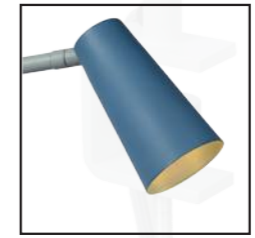

DRISS

- 1x GU10/25W max./excl.
- H 47/W 25 cm
- colors blue/pink
- steel

05536/01/35
On/Off Switch - In The Cord

05536/01/66

bulb suggestion
49009/05/30