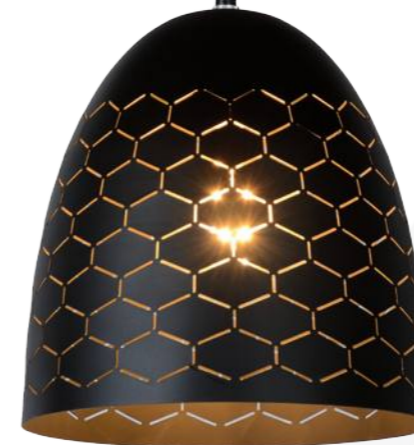

GALLA

43408/24/30

43408/24/31

43408/24/36

- 1x E27/max. 60W/excl.
- shade Ø 24/H 25,5 cm
- total H 160 cm max.
- colors black/white/grey
- metal

bulb suggestion
49020/05/67