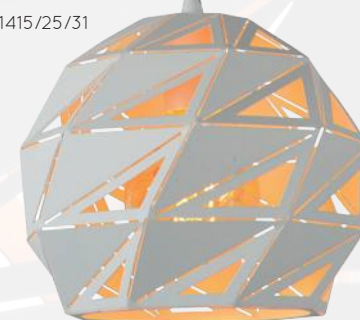

MALUNGA

21415/25/31

21415/25/30

- 1x E27/60W max./excl.
- shade Ø 25 / 20 cm
- total H 150 cm max.
- colors sandy white/cement grey/matt black & gold inside
- metal

21415/25/36

bulb suggestion
49032/05/62