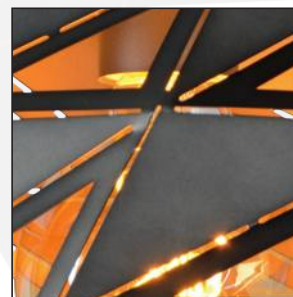

MALUNGA

21415/25/31

21415/25/30

- 1x E27/60W max./excl.
- shade Ø 25 / 20 cm
- total H 150 cm max.
- colors sandy white/cement grey/matt black & gold inside
- metal

21415/25/36

bulb suggestion
49032/05/62