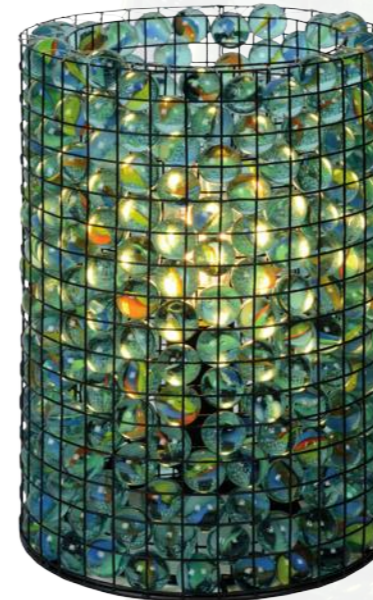

MARBELOUS

78597/01/33

- 1x E14/40W max./excl.
- Ø 15/H 21 cm
- colors green/clear
- glass & metal

78597/01/60

bulb suggestion
49023/04/60