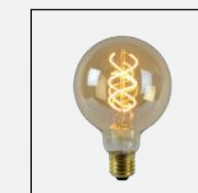

# GOBLETT

- 1x E27/40W max./excl.
- Ø 28/H 26,5cm
- color green & gold
- glass & metal

03526/01/33

bulb suggestion  
49032/05/62

# BELLISTER

- 1x G9/28W max./excl.
- Ø 13/H 24 cm
- colors amber & brass
- glass & metal

03527/01/62

bulb suggestion  
49026/03/31