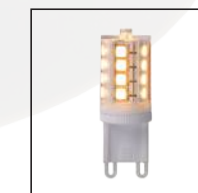

# GOBLETT

- 1x E27/40W max./excl.
- Ø 28/H 26,5cm
- color green & gold
- glass & metal

03526/01/33

bulb suggestion  
49032/05/62

# BELLISTER

- 1x G9/28W max./excl.
- Ø 13/H 24 cm
- colors amber & brass
- glass & metal

03527/01/62

bulb suggestion  
49026/03/31