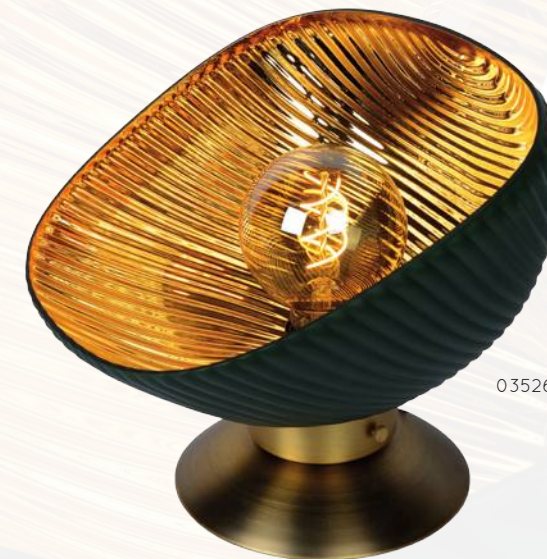

# GOBLETT

# GOBLETT

- 1x E27/40W max./excl.
- Ø 28/H 26,5cm
- color green & gold
- glass & metal

03526/01/33

bulb suggestion  
49032/05/62

# BELLISTER

- 1x G9/28W max./excl.
- Ø 13/H 24 cm
- colors amber & brass
- glass & metal

03527/01/62

bulb suggestion  
49026/03/31