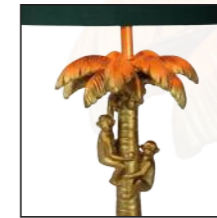

COCONUT

10505/81/30

10505/81/02

- 1x E27/60W max./excl.
- shade Ø 30,5/H 20 cm
- H 57,5 cm
- colors gold & black/
black
- polyresin & fabric

bulb suggestion
49042/05/62