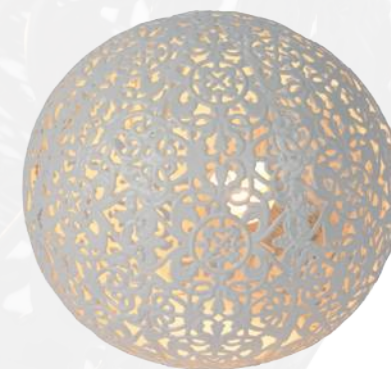

# PAOLO

46501/01/30

46501/01/14

46501/01/31

- 1x G9/28W max./excl.
- Ø 14,5/H 13,5 cm
- colors black/white/nickel
- metal

bulb suggestion  
49026/03/31