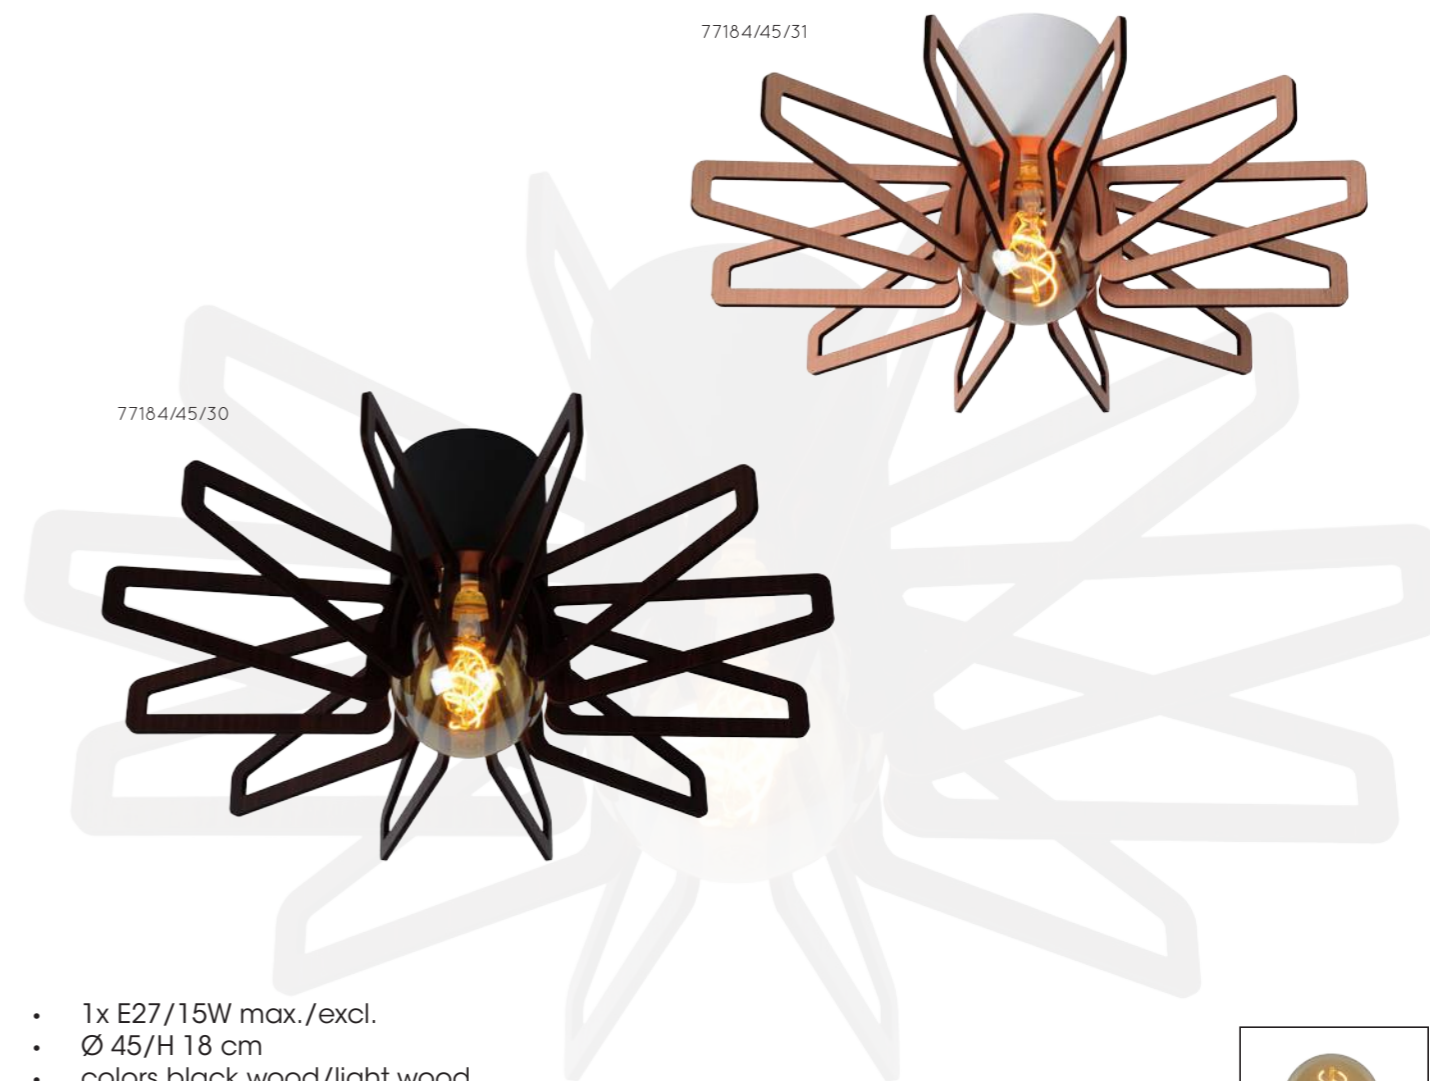

ZIDANE

- 1x E27/15W max./excl.
- Ø 45/H 18 cm
- colors black wood/light wood
- metal & MDF

bulb suggestion
49032/05/62