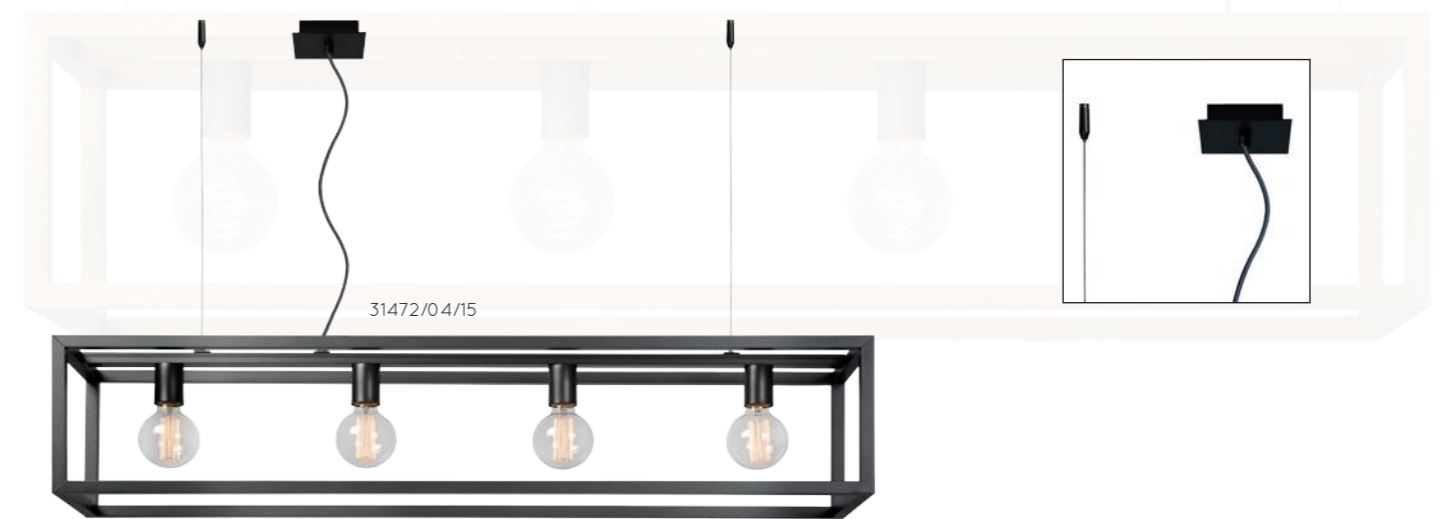

# ORIS

- 4x E27/60 Watt max./excl.
- frame W 25x25/L 120 cm
- total H 155 cm max.
- colors iron grey/natural wood
- steel & wood veneer

bulb suggestion  
49017/05/60