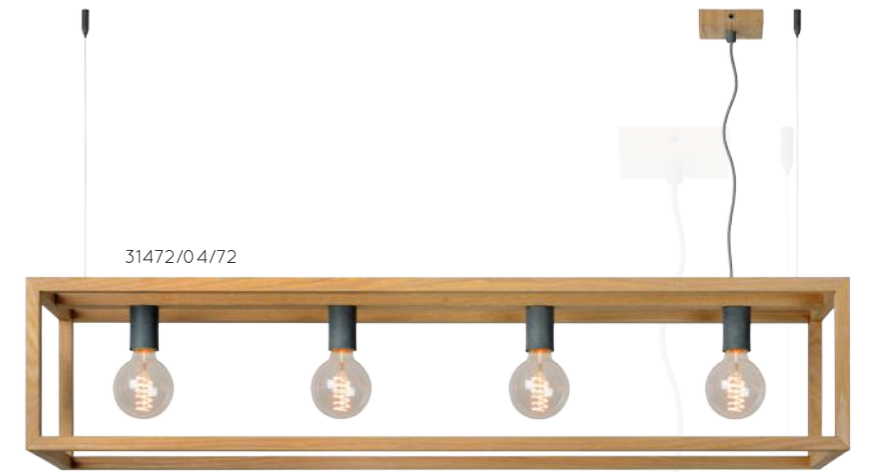

# ORIS

- 4x E27/60 Watt max./excl.
- frame W 25x25/L 120 cm
- total H 155 cm max.
- colors iron grey/natural wood
- steel & wood veneer

bulb suggestion  
49017/05/60