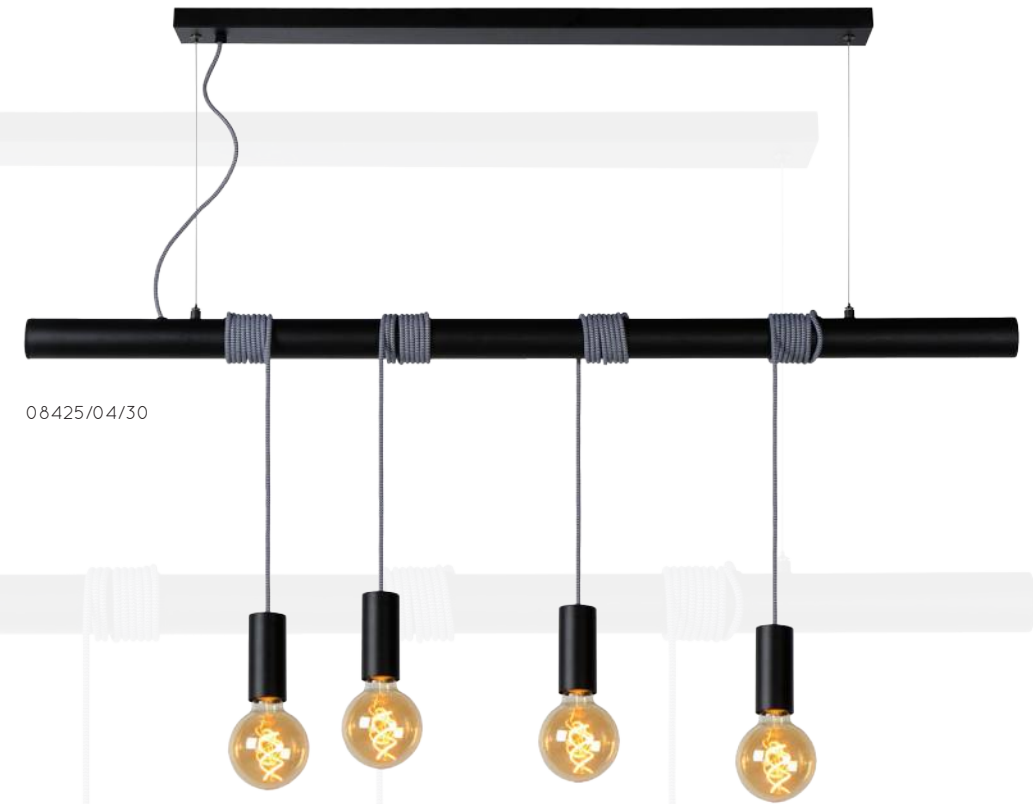

JAIME

08425/04/30

- 4x E27 /max.60W/excl.
- total H 300 max./W 8/L 120 cm
- color black
- metal

bulb suggestion
49032/05/62