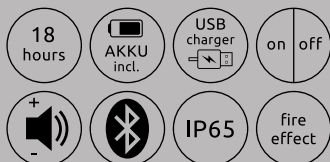

Stream

39902

incl. LED 1,4W
speaker: 5W

VPE: 4

Ø10cm ↓16,5cm

plastic anthracite,
opal, chrome

Gropina

85

39904

incl.
L: 100cm

incl. 3 x LED 0,06W
incl. 6 x RGB LED 0,06W
speaker: 5W

VPE: 12

Ø9,8cm ↓10,7cm

plastic black, white