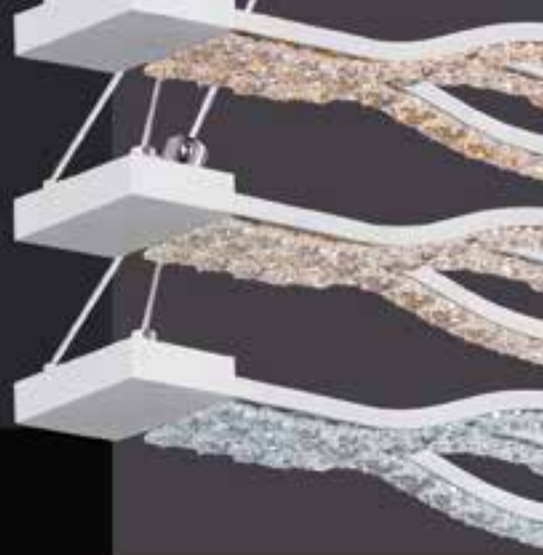

1

- dimmable
- incl.
- colour fixing
- memory function
- 3 light steps
- night light
- many light steps

2

- on off
- RGB colour fixing
- RGB colour change
- incl.
- many steps
- dimmable

Pilla

1	67109-30	incl. LED 30W	A	201-2945lm	160-2345lm	3000-6000K 3000 4500 6000K	VPE: 4	↔ 95cm x 7cm	↕ 140cm	chrome, acrylic crystals
2	67109-245	incl. LED 24W incl. RGB LED 12W	A	1400lm	1000lm	3000K	VPE: 1	∅20cm	↕ 116cm	chrome, aluminium brushed, acrylic crystals