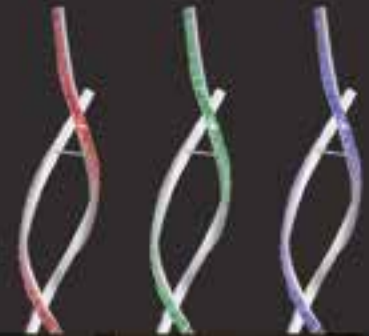

1

- dimmable
- incl.
- colour fixing
- memory function
- 3 light steps
- night light
- many light steps

2

- on off
- RGB colour fixing
- RGB colour change
- incl.
- many steps
- dimmable

Pilla

1	67109-30	incl. LED 30W	A	201-2945lm	160-2345lm	3000-6000K 3000 4500 6000K	VPE: 4	↔ 95cm x 7cm	↕ 140cm	chrome, acrylic crystals
2	67109-245	incl. LED 24W incl. RGB LED 12W	A	1400lm	1000lm	3000K	VPE: 1	∅20cm	↕ 116cm	chrome, aluminium brushed, acrylic crystals