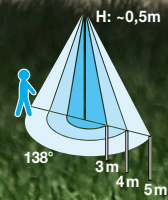

3303
LED
2x
~6-8
hours

33417

LED
8x

SUPER
BRIGHT

~6
hours

2
STEPS

0 | 1

SENSOR
incl.

PLASTIC

STAINLESS
STEEL

SOLAR

AKKU
incl.

IP44

3303

2x LED
0,06W
VPE: 16
Ø7,5cm | ↓56cm

33417

8x LED
0,06W
VPE: 6
Ø14,9cm | ↓60,6cm

LED 3V
incl.