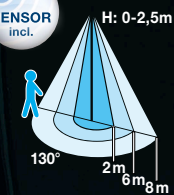

34105S

34105-2S

RADIATOR II

34105-2S

2x LED
3W
VPE: 12
↔ 18cm | ↕ 16cm | ↳ 14,5cm

34105S

1x LED
3W
VPE: 20
↔ 7cm | ↕ 17cm | ↳ 13,5cm

240
LUMEN
1 SPOT
6500 K

IP44

ALUMINIUM
DIE-CAST

PLASTIC

GLASS

LED 10V
incl.