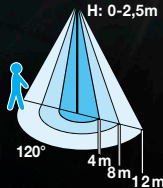

RADIATOR IV

34107

LED

10W

VPE: 20

↔ 11,5cm | ↕ 8,5cm | ↳ 10,5cm

34107S

LED

10W

VPE: 20

↔ 11,5cm | ↕ 15cm | ↳ 10,5cm

550
LUMEN
TOTAL
6400 K

ALUMINIUM
DIE-CAST

GLASS

PLASTIC

LED 30V
incl.