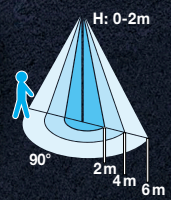

CALLISTO

34252
LED
11W
VPE: 4
Ø15cm | ↓99cm

34250S
LED
11,5W
VPE: 6
↔ 15cm | ↓32cm | ↳17,5cm

LED 180V incl.