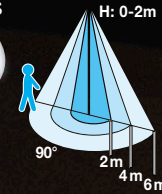

LED

11W

VPE: 16

↔8cm | ↑16,5cm | ↳13,5cm

**34014S**

LED

11,5W

VPE: 16

↔8cm | ↑18cm | ↳14cm

34014

34014S

H: 0-2m

**LED 180V**  
incl.