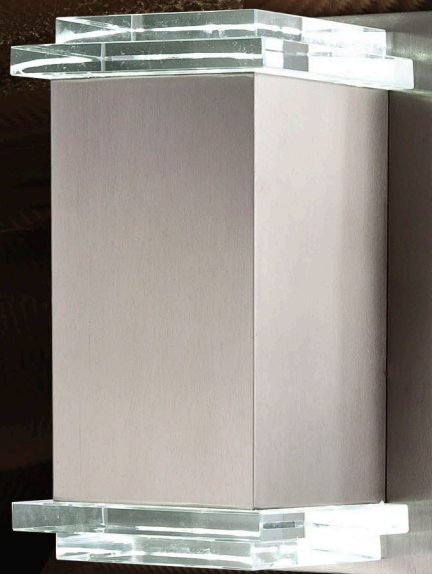

10705

5W GU10 LED
230V
VPE: 10
Ø5cm | ↔ 5,3cm

32029

400
LUMEN
1 LED
3000 K

STAINLESS
STEEL

PC
TRANSPARENT

incl.
LED
10705

USE
LED

32403

420
LUMEN
TOTAL
6000 K

STAINLESS
STEEL

GLASS

CARME

32029

2x GU10 LED
5W 230V
VPE: 12
↔ 11,5cm | ↓ 26,5cm | ↳ 15,5cm

10705 GU10 LED 230V
incl.