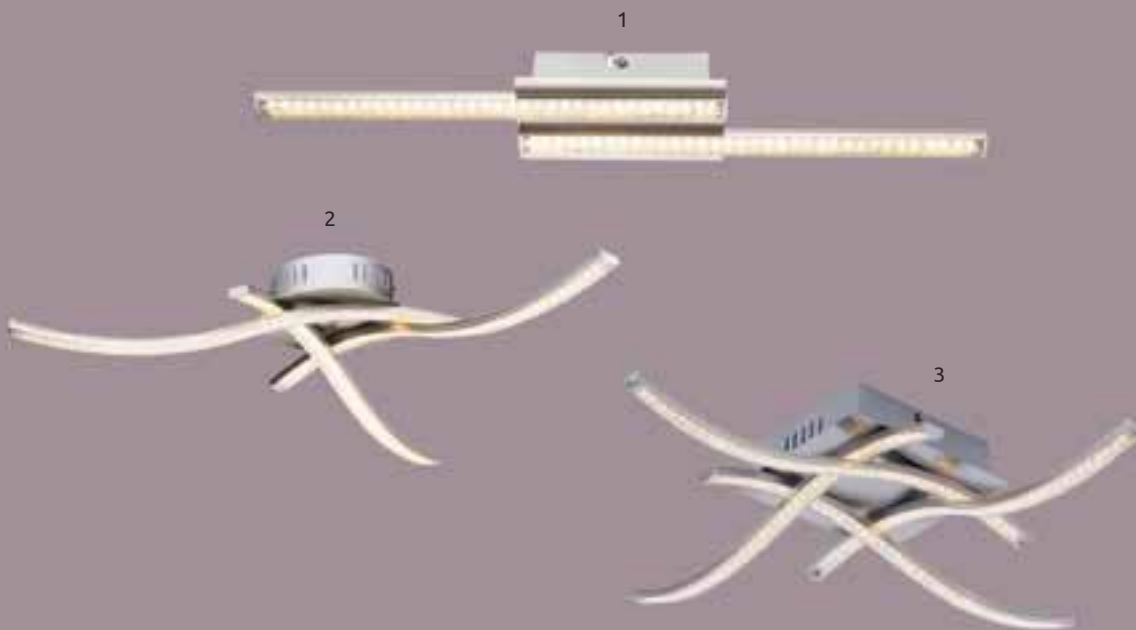

Shanghai

1	67085-20	incl. LED 15W	A+	1650lm	1350lm	3000K	VPE: 4	Ø45cm	↕16,5cm
2	67085-12	incl. LED 9W	A+	990lm	810lm	3000K	VPE: 4	Ø45cm	↕14cm

chrome, acrylic

Jorne

1	67004-6	incl. LED 6W	A	498lm	480lm	3200K	VPE: 8	↔46cm x 7cm	↕4,5cm
2	67004-12	incl. LED 12W	A	1300lm	1000lm	3000K	VPE: 6	Ø51cm	↕8cm
3	67004-15	incl. LED 15W	A	1350lm	1050lm	3000K	VPE: 4	↔47,5cm x 47,5cm	↕8cm
4	67004-24S	incl. LED 24W	A	2040lm	1680lm	3000K	VPE: 6	Ø23cm	↕150cm

nickel matt, K5 crystals, plastic, crystal effect