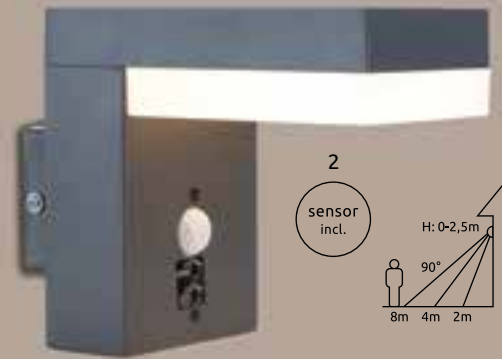

Slice

34173 | incl. LED 12W | A+ | 1400lm | 1000lm | 3000K | VPE: 6 | ↔11cm ↓9cm ↳14cm | aluminium anthracite, plastic opal white

IP44

1

2

sensor
incl.

3

Oskari

1	34186-2	incl. LED 9W	A++	1000lm	800lm	3000K	VPE: 8	↔9,5cm	↓15cm	↳7cm
2	34186WS	incl. LED 9,5W	A+	1000lm	800lm	3000K	VPE: 8	↔9,5cm	↓14,5cm	↳19,3cm
3	34186W	incl. LED 9W	A++	1000lm	800lm	3000K	VPE: 8	↔9,5cm	↓12,5cm	↳19,3cm

stainless steel anthracite, plastic opal white

IP44