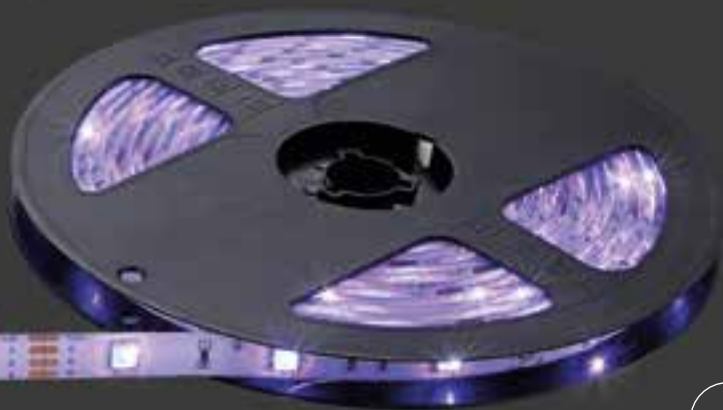

IP21

2

IP44

- 5 meter tube
- RGB colour change
- RGB colour fixing
- incl.
- many light steps
- dimmable
- scissors

LED band

1	38997EB							VPE: 20	↔ 12cm x 1,6cm ↓0,7cm
2	38999	incl. 150x RGBW LED 0,14W	30 LED's / m	B	482lm	475lm	RGBW	VPE: 40	↔ max.660cm x 1cm ↓0,3cm

plastic