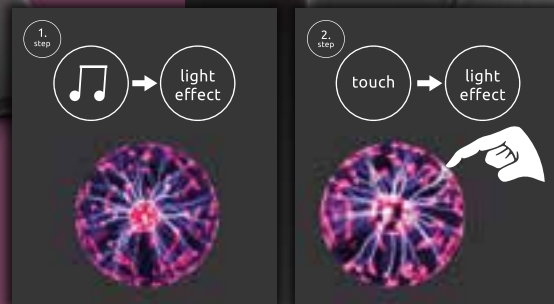

1

-
-
-
-
-
-
-
-

Stream

Plasma

2

-
-
-

2	39902	incl. LED 1,4W Speaker: 5W	VPE: 4	Ø10cm ↓16,5cm	plastic anthracite, opal, chrome
3	28011	3,6W	VPE: 12	Ø12,7cm ↓20,5cm	plastic, glass
4	28019	incl. 6x multicolour LED 0,06W	VPE: 12	Ø10cm ↓36cm	plastic, glass