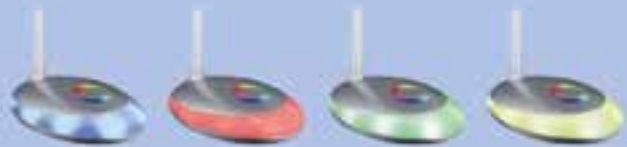

Minea

- touch on/off
- continuous touch dimmer
- RGB colour change
- RGB colour fixing

Tarron

- RGB colour change
- RGB colour fixing

- touch on/off
- continuous touch dimmer
- AKKU incl.
- ~4-6 hours
- flexo
- adapter incl.
- USB charger

- touch dimmer
- flexo
- adapter incl.

1	58264	incl. LED 3W incl. RGB LED 1,4W	A	280lm	230lm	5000K RGB	VPE: 12	↔ max. 30cm	↕ max. 48cm	plastic
2	58265	incl. LED 3W incl. RGB LED 1,4W	A	280lm	230lm	5000K RGB	VPE: 12	↔ max. 30cm	↕ max. 48cm	plastic
3	58279	incl. LED 5W incl. 2x RGB LED 0,1W	A	420lm	300lm	5500K RGB	VPE: 6	↔ max. 30cm	↕ max. 53cm	plastic, acrylic
4	58278	incl. LED 5W incl. 2x RGB LED 0,1W	A	420lm	300lm	5500K RGB	VPE: 6	↔ max. 30cm	↕ max. 53cm	plastic, acrylic