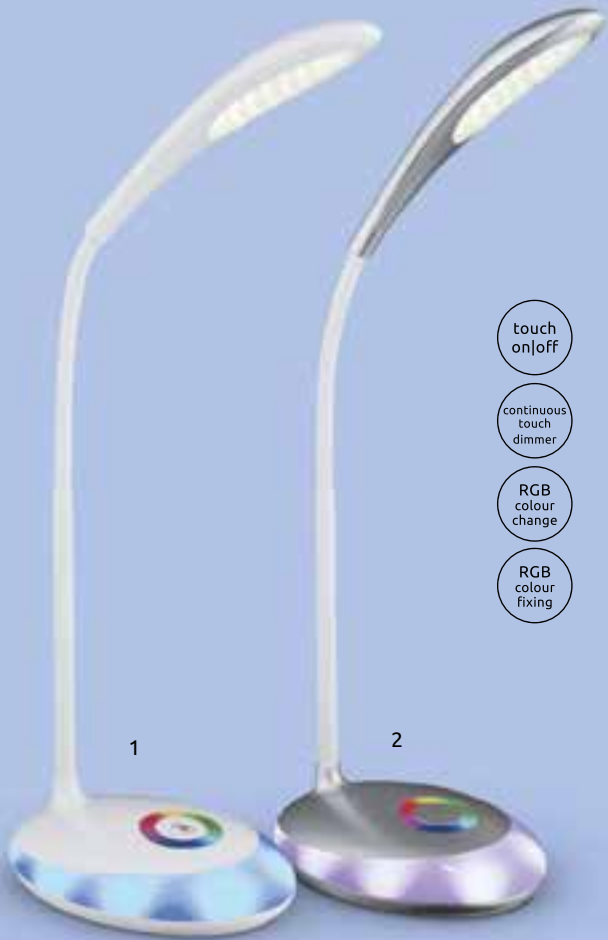

Minea

- touch on/off
- continuous touch dimmer
- RGB colour change
- RGB colour fixing

Tarron

- RGB colour change
- RGB colour fixing

- touch on/off
- continuous touch dimmer
- AKKU incl.
- ~4-6 hours
- flexo
- adapter incl.
- USB charger

- touch dimmer
- flexo
- adapter incl.

1	58264	incl. LED 3W incl. RGB LED 1,4W	A	280lm	230lm	5000K RGB	VPE: 12	↔ max. 30cm	↕ max. 48cm	plastic
2	58265	incl. LED 3W incl. RGB LED 1,4W	A	280lm	230lm	5000K RGB	VPE: 12	↔ max. 30cm	↕ max. 48cm	plastic
3	58279	incl. LED 5W incl. 2x RGB LED 0,1W	A	420lm	300lm	5500K RGB	VPE: 6	↔ max. 30cm	↕ max. 53cm	plastic, acrylic
4	58278	incl. LED 5W incl. 2x RGB LED 0,1W	A	420lm	300lm	5500K RGB	VPE: 6	↔ max. 30cm	↕ max. 53cm	plastic, acrylic