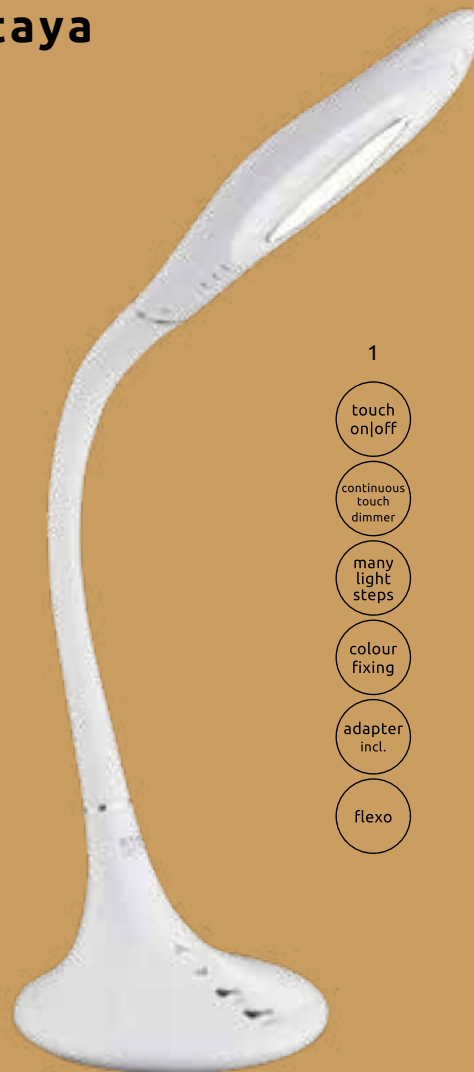

Pattaya

1

- touch on/off
- continuous touch dimmer
- many light steps
- colour fixing
- adapter incl.
- flexo

Parla

2

- USB cable
- touch dimmer
- 3xAA excl.

1	58271	incl. LED 10W	A	29-887lm	15-660lm	3300 4500 6500K	VPE: 6	↔ max. 50cm	↓ max. 70cm	chrome, aluminium white, plastic								
2	58379	incl. LED 2W	A	100lm	90lm	6000K	VPE: 10	↔ 18,6cm x 7,5cm	↓ max. 40,5cm	plastic white, plastic satin white								