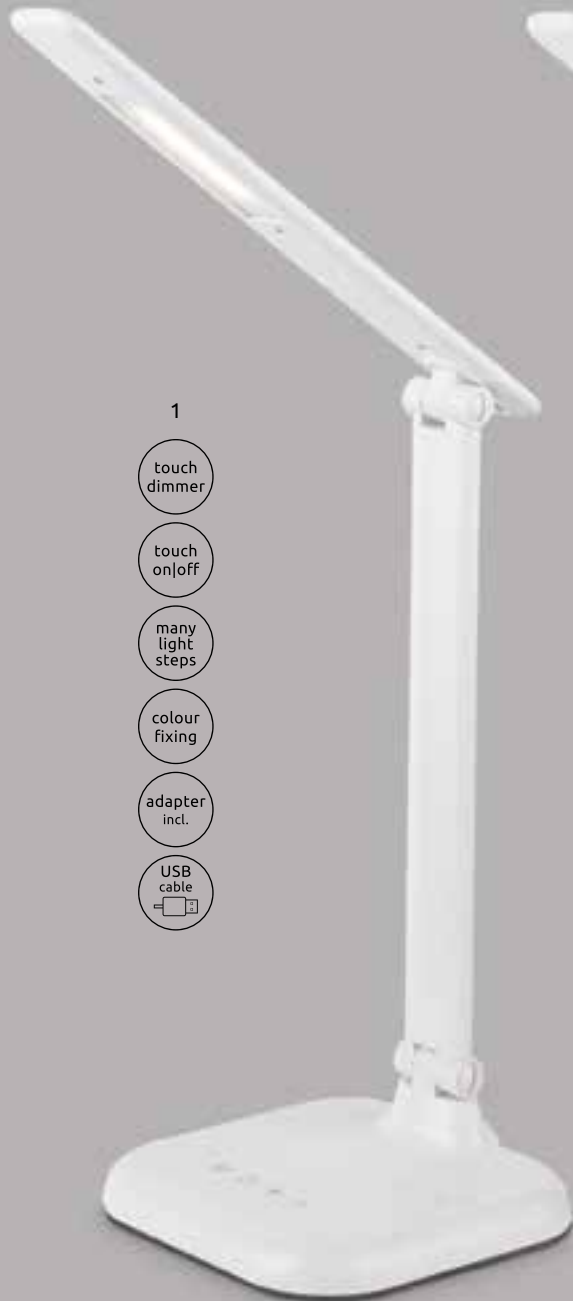

## Bulla

- 1
- touch dimmer
- touch on|off
- many light steps
- colour fixing
- adapter incl.
- USB cable

- USB cable
- adapter incl.
- many light steps
- continuous touch dimmer
- touch on|off

1	<b>58209W</b>	incl. LED 7W	A	340lm	250lm	4000 5000 6000K	VPE: 12	↔ max. 55cm x 15,5cm	↓ max. 56,5cm	plastic
2	<b>58400W</b>	incl. LED 5W	A+	50-500lm	40-400lm	3000 4500 6000K	VPE: 6	↔ max. 42cm x 11,5cm	↓ max. 56,5cm	plastic white, opal
3	<b>58400S</b>	incl. LED 5W	A+	50-500lm	40-400lm	3000 4500 6000K	VPE: 6	↔ max. 42cm x 11,5cm	↓ max. 56,5cm	plastic black, opal