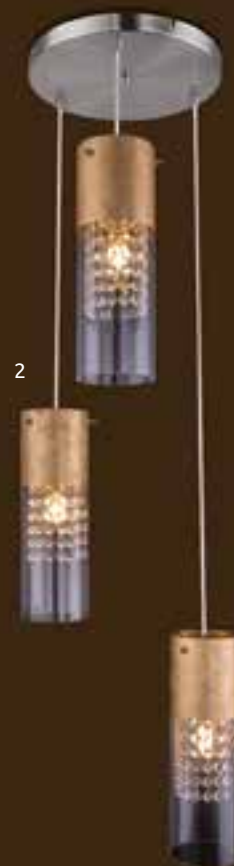

2

Wemmo

1. 1 | 15908-1G | excl. 1x E27 60W | VPE: 8 | Ø11cm ▾120cm
   2 | 15908-3G | excl. 3x E27 60W | VPE: 2 | Ø30cm ▾120cm
   metal nickel matt gold leaf, glass clear, plastic, K5 crystals