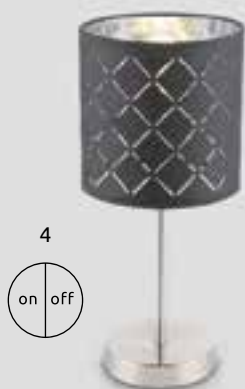

3

4

5

6

Kidal

1	15228S1	excl. 1x E27 60W	VPE: 1	Ø62cm (shade Ø45cm) ↓160cm	nickel matt, textile, plastic silver
2	15228H	excl. 1x E27 60W	VPE: 1	Ø40cm ↘140cm	nickel matt, textile, plastic silver
3	15228H2	excl. 3x E27 60W	VPE: 1	↔65cm x 25cm ↘140cm	nickel matt, textile, plastic silver
4	15228T	excl. 1x E14 40W	VPE: 5	Ø15cm ↓35cm	nickel matt, textile, plastic silver
5	15228W	excl. 1x E14 40W	VPE: 5	↔15cm ↓26cm ↘19cm	nickel matt, textile, plastic silver
6	15228H3	excl. 1x E27 40W	VPE: 2	Ø35cm ↘150cm	nickel matt, textile, plastic silver, plastic crystals