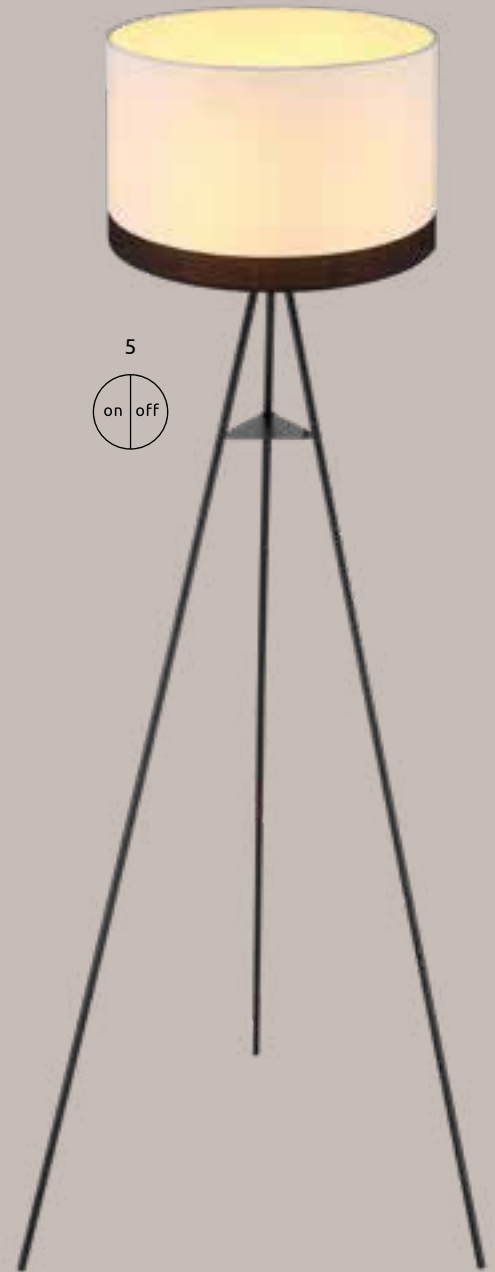

 3 steps
3000|4000|6000K

1

2

3

4

5

Maggy

									
1	15385D	incl. LED 12W	A+	1150lm	400lm	3000 4000 6000K	VPE: 4	Ø26cm ↕ 13cm	metal white, textile white, black, plastic
2	15385D1	incl. LED 20W	A+	1700lm	1002lm	3000 4000 6000K	VPE: 4	Ø38cm ↕ 13cm	metal white, textile white, black, plastic
3	15385D2	incl. LED 40W	A	3100lm	1375lm	3000 4000 6000K	VPE: 4	Ø50cm ↕ 13cm	metal white, textile white, black, plastic
4	15385H	excl. 1x E27 40W					VPE: 1	Ø38cm ↕ 120cm	metal black, textile white, black
5	15385S	excl. 1x E27 40W					VPE: 1	Ø69cm (shade Ø38cm) ↕ 153cm	metal black, textile white, black