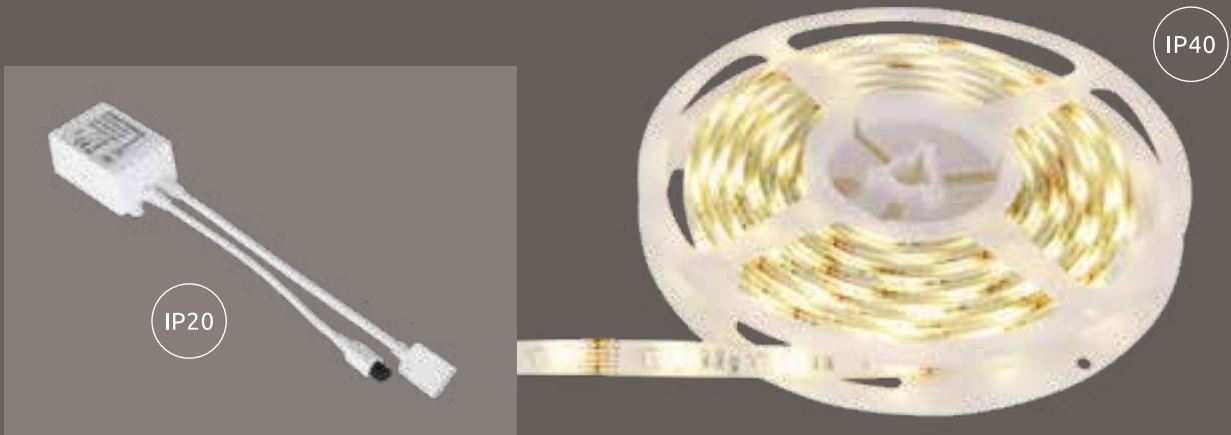

incl.  Kelvin range 3000-6500K
dimmable
night light
memory function

Eduard

38999SH

incl. RGBW LED 20W

30 LEDs/m

A+

160-1650lm 

100-1100lm 

3000-6500K

VPE: 20

↔ max. 670cm x 1cm ↑↓ 0,3cm

plastic

APP control
Easy Smartphone and Voice Control

compatible with Alexa

compatible with Google Assistant